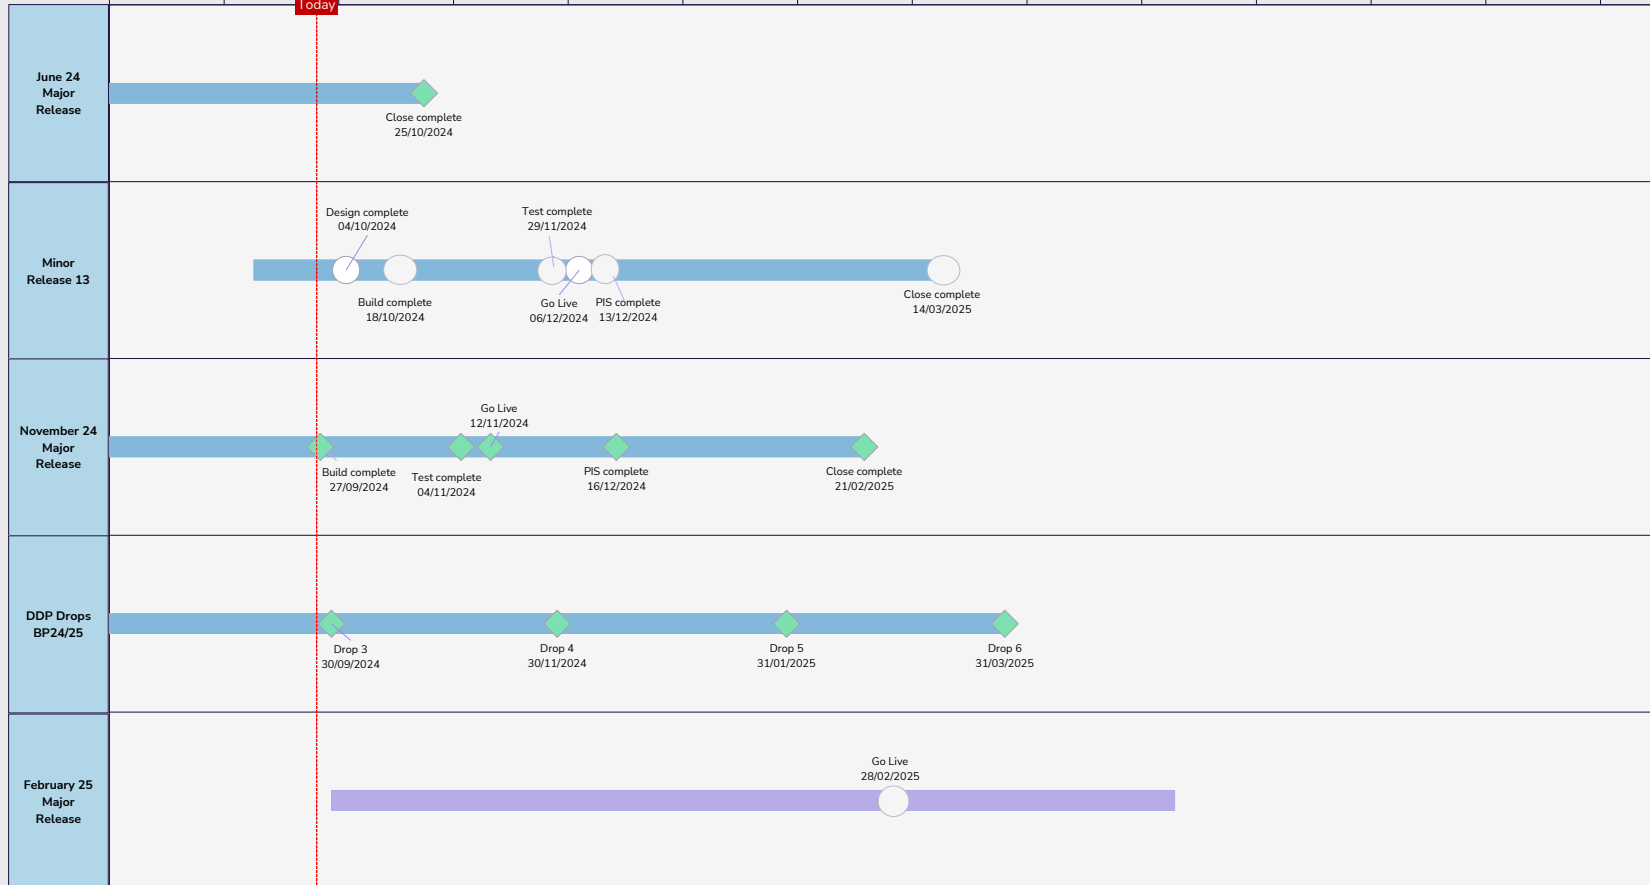

Portfolio Plan On A Page

Week Commencing 23rd September 2024

August 24 September 24 **October 24** November 24 December 24 January 25 February 25 March 25 April 25 May 25 June 25 July 25 August 25 September 25

KEY

-  Level 1 Milestone
-  Milestone completed
-  Milestone on track
-  Milestone at risk
-  Milestone missed
-  Project timeline
-  Indicative Project timeline
-  Indicative milestone pending baselining