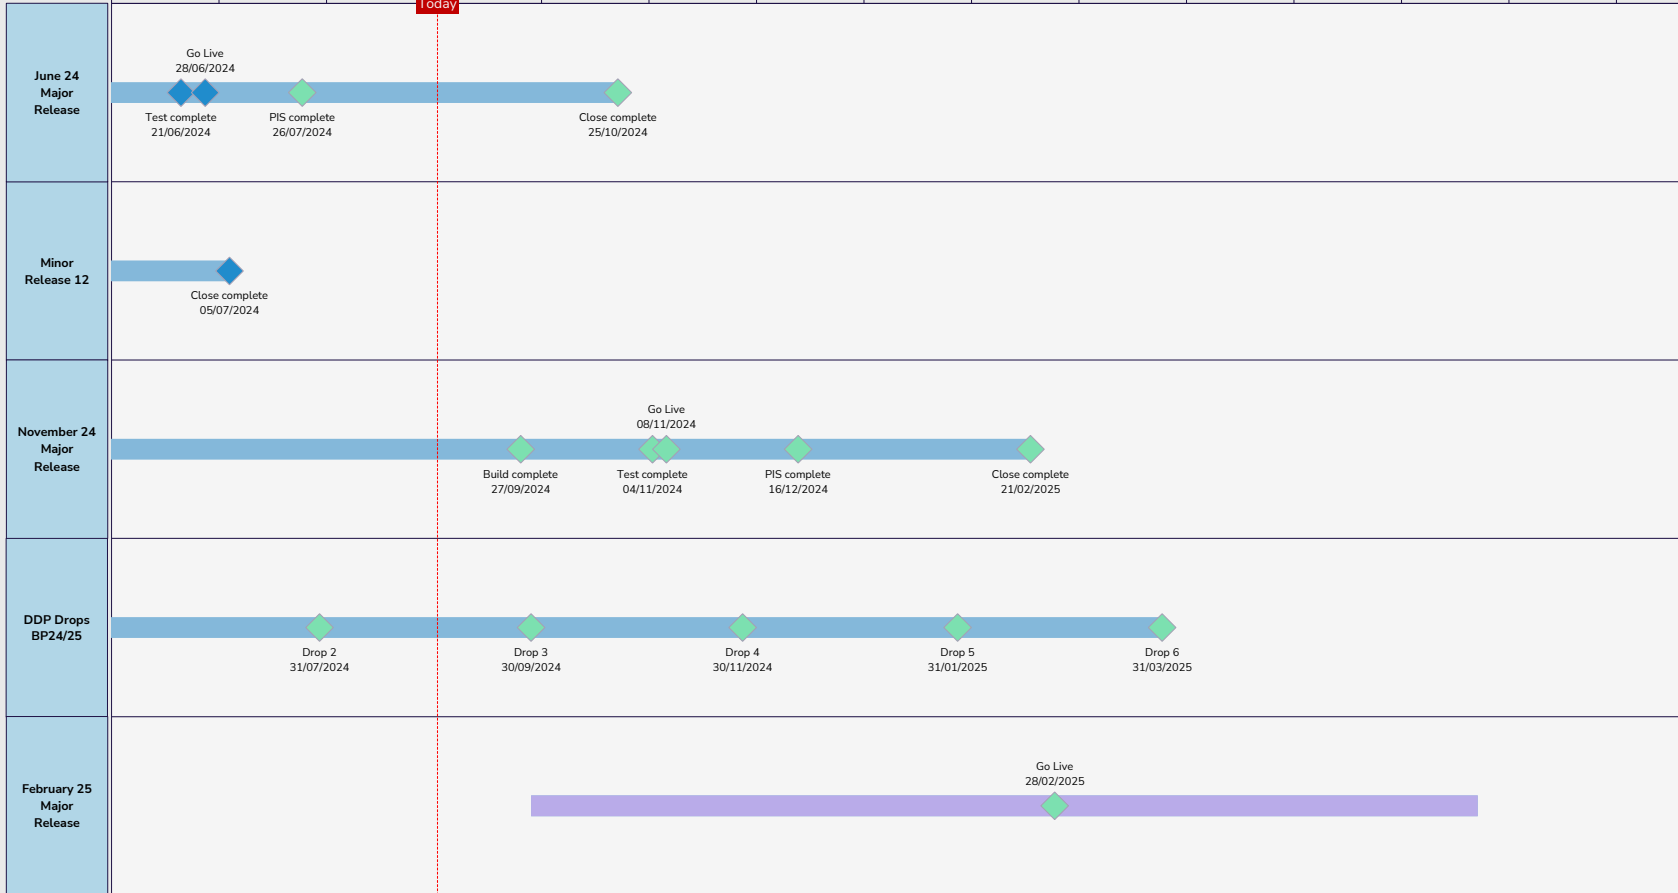

Portfolio Plan On A Page

Week Commencing 2nd September 2024

June 24 July 24 August 24 **September 24** October 24 November 24 December 24 January 25 February 25 March 25 April 25 May 25 June 25 July 25 August 25

KEY

- Level 1 Milestone
- Milestone completed
- Milestone on track
- Milestone at risk
- Milestone missed
- Project timeline
- Indicative Project timeline
- Indicative milestone pending baselining

Version: 1
 Issued: 03/09/2024
 Uncontrolled when printed