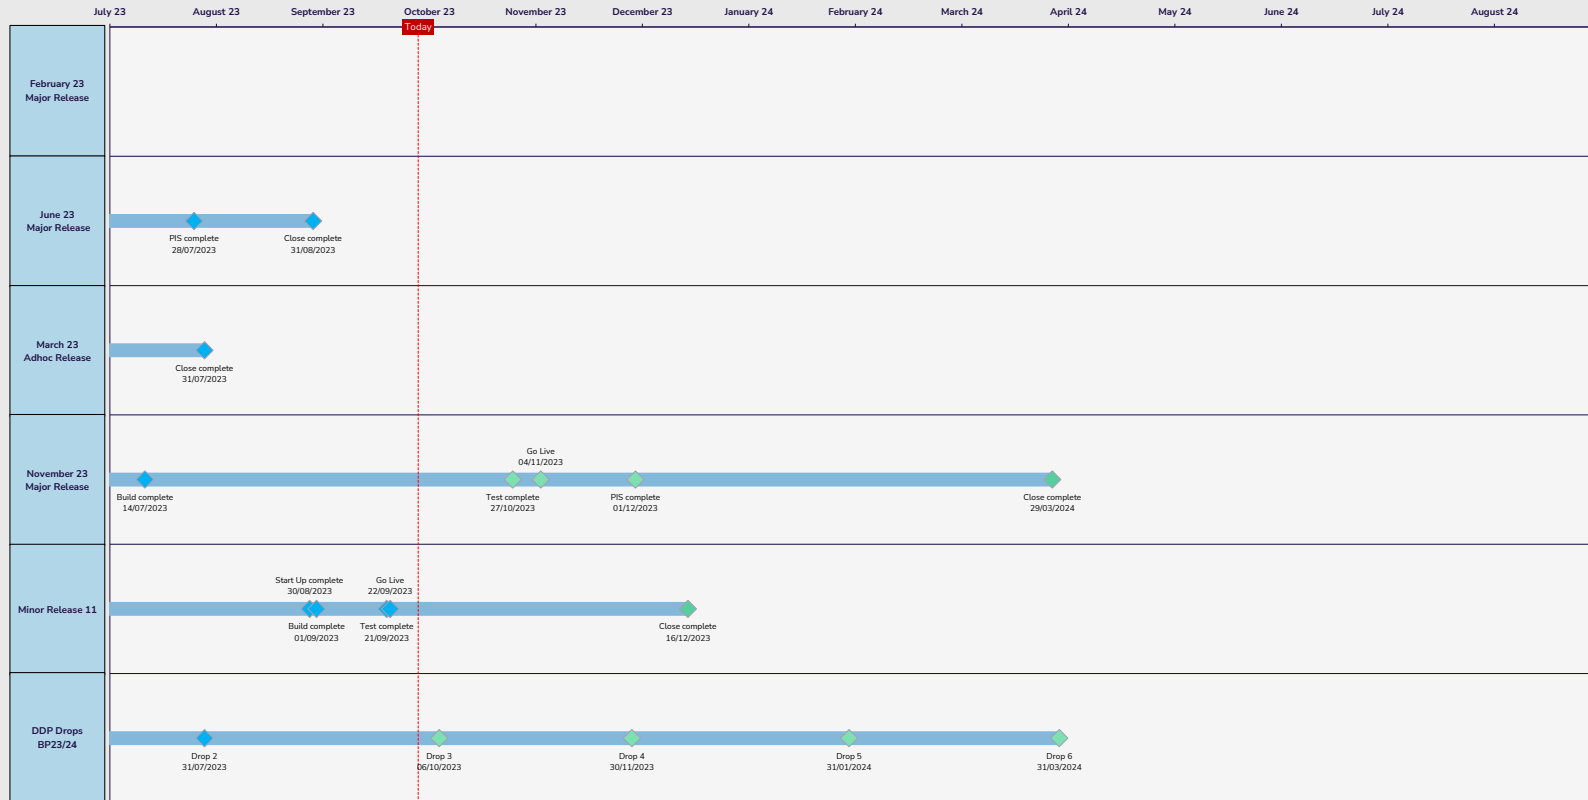

Portfolio Plan On A Page  
Week Commencing 25 September 2023

**KEY**

- ◇ Level 1 Milestone
- ◆ Milestone completed
- ◆ Milestone on track
- ◆ Milestone at risk
- ◆ Milestone missed
- ▬ Project timeline
- \*\* Indicative milestone pending baselining

Version: 1  
Issued: 28/09/2023  
Uncontrolled when printed