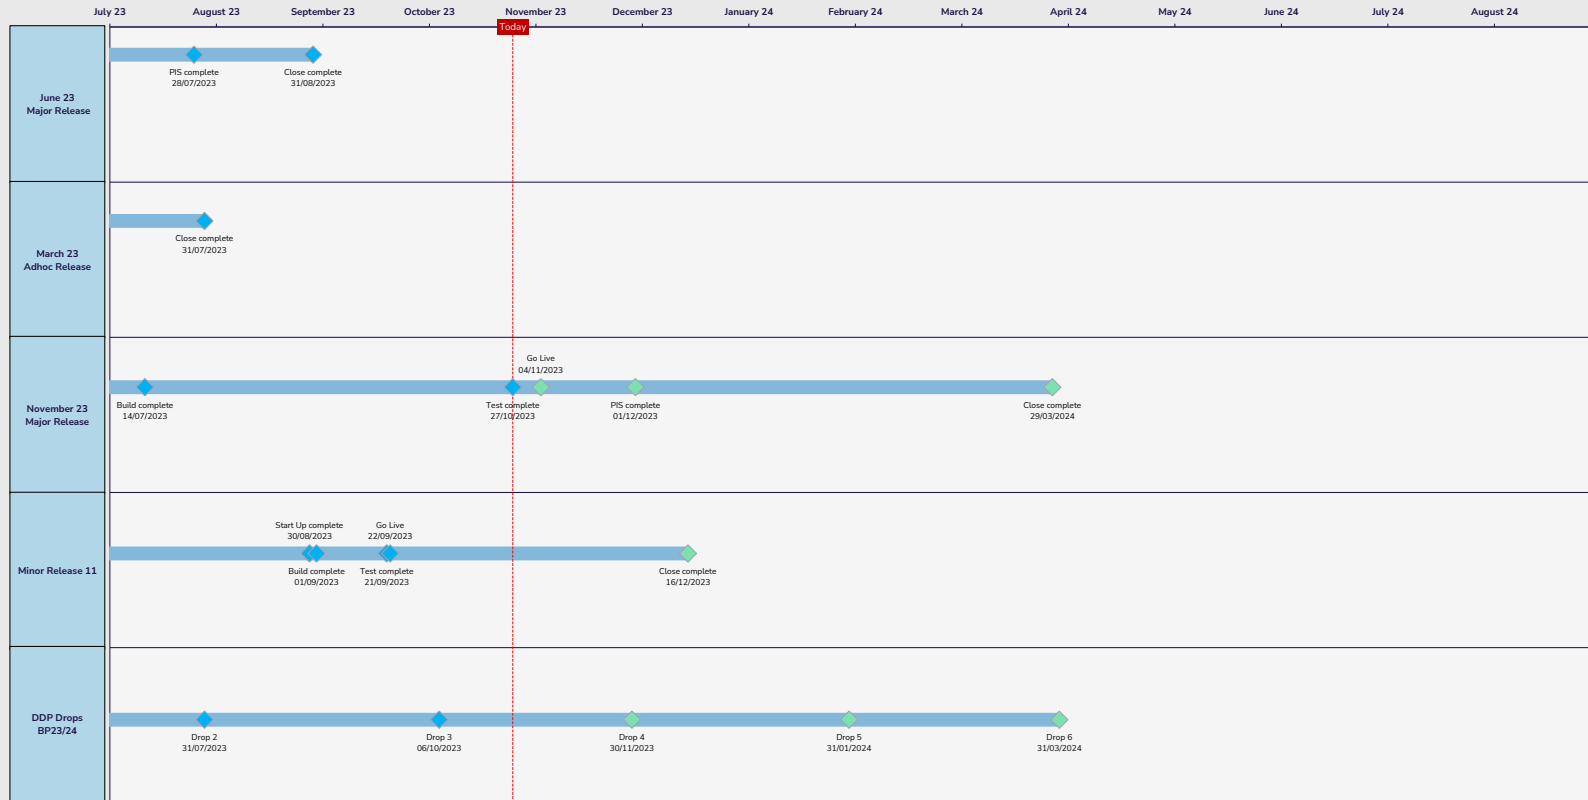

Portfolio Plan On A Page
Week Commencing 23 October 2023

KEY

- ◇ Level 1 Milestone
- ◆ Milestone completed
- ◇ Milestone on track
- ◆ Milestone at risk
- ◆ Milestone missed
- ▬ Project timeline
- ** Indicative milestone pending baselining

Version: 1
Issued: 27/10/2023
Uncontrolled when printed