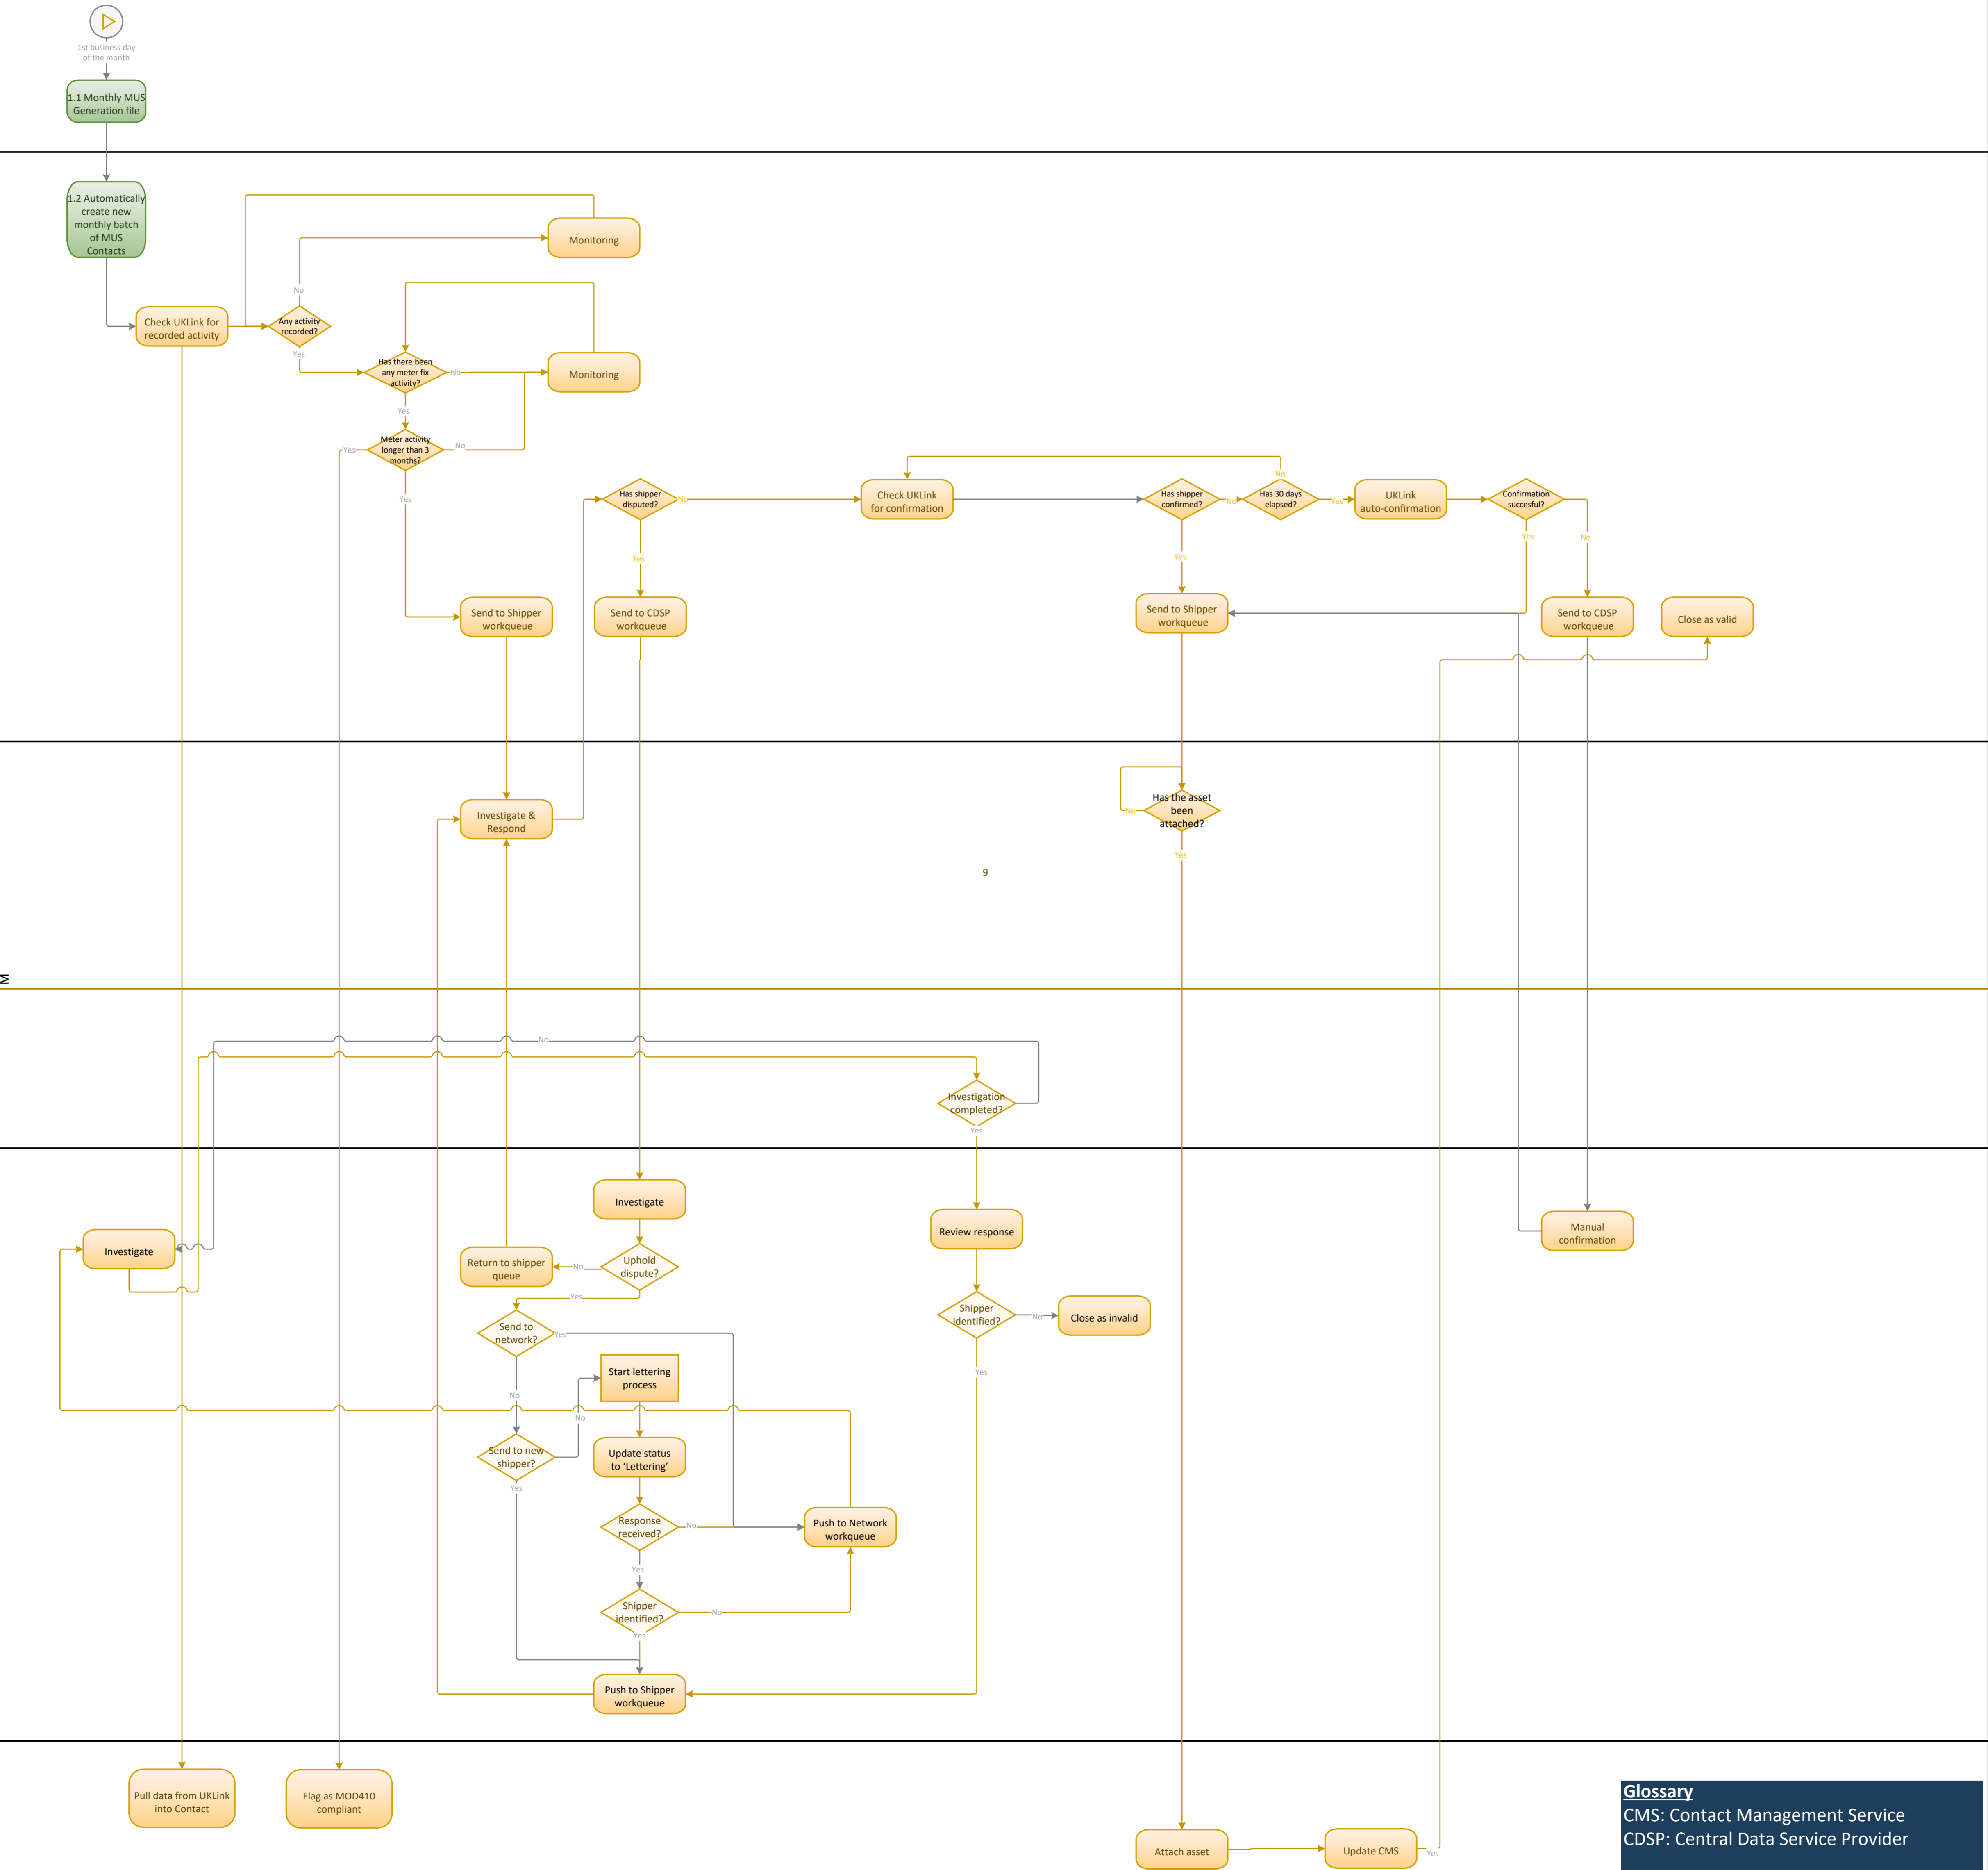

<<System>>
CMS Rebuild

U
P
/
M
A
M

Network

CDSP

UKLink